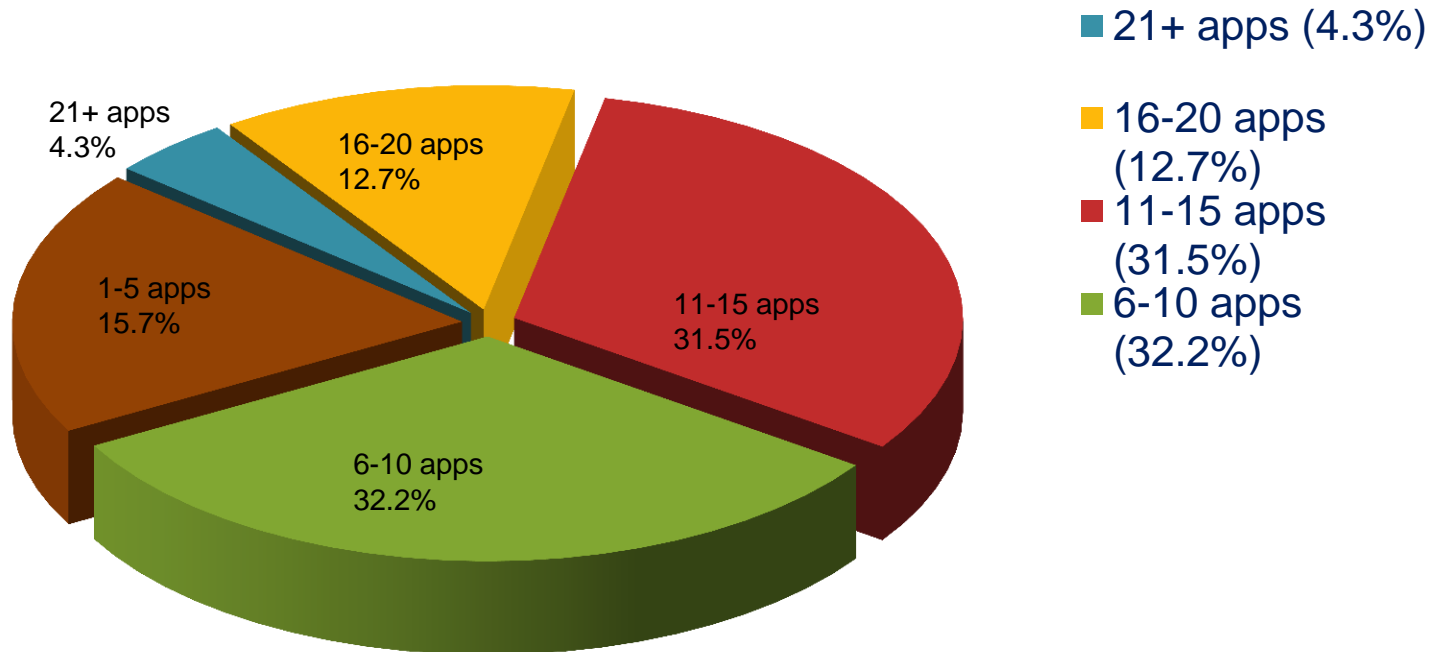

College Applications per Student 2018