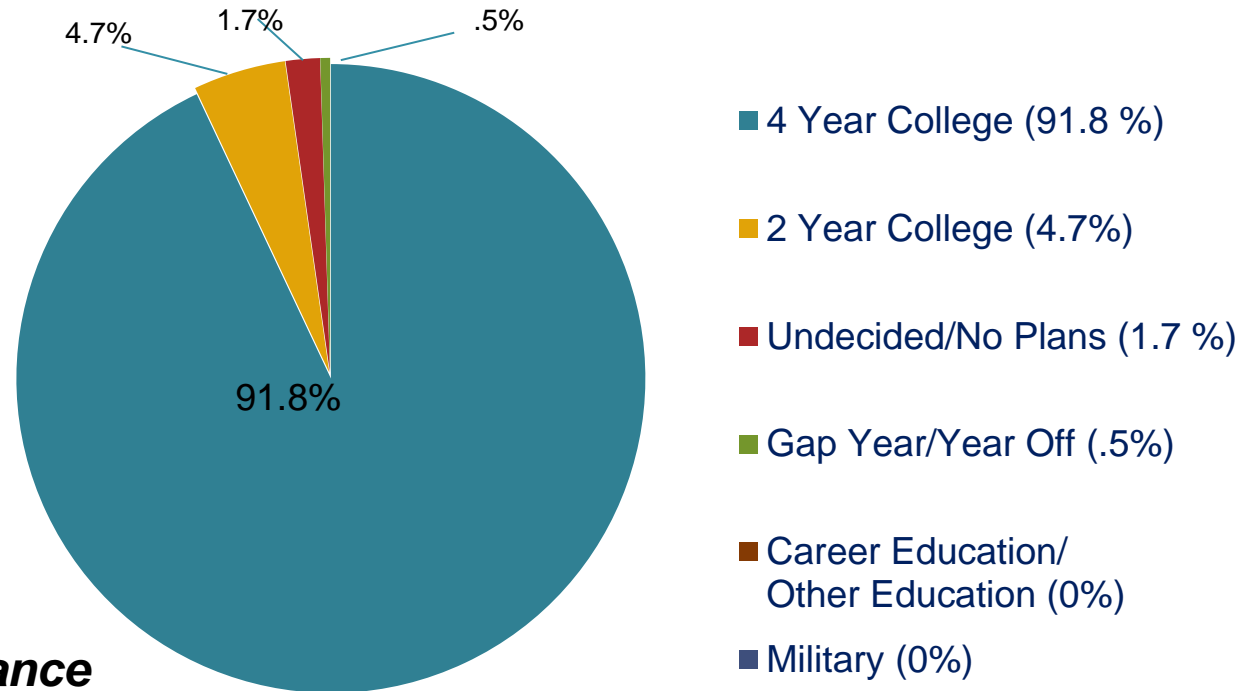

MHS Class of 2018 Snapshot

402 students graduated

96.5% are continuing their education

Data from *Naviance*