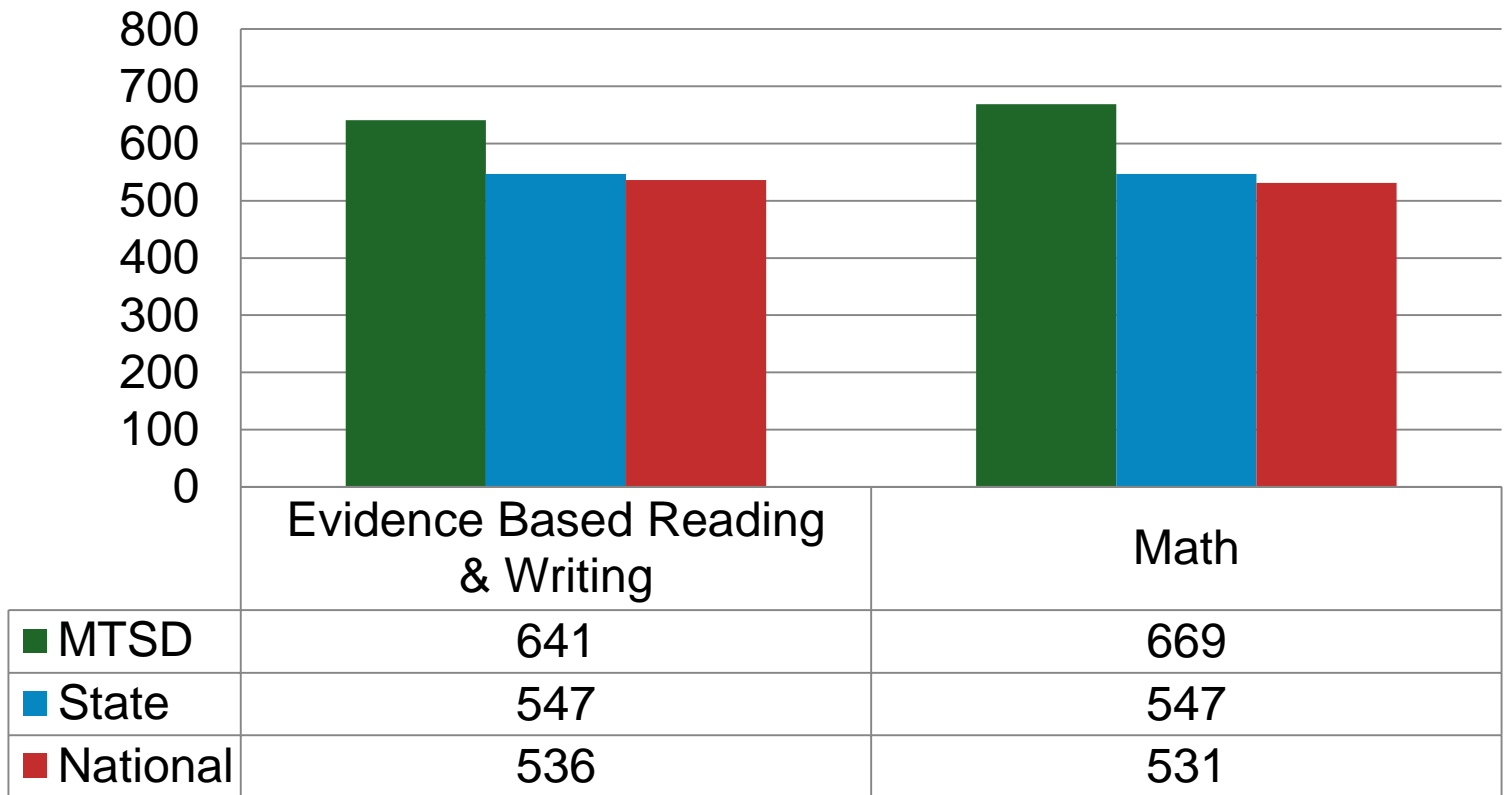

Montgomery Township School District

Class of 2018 Mean SAT Scores