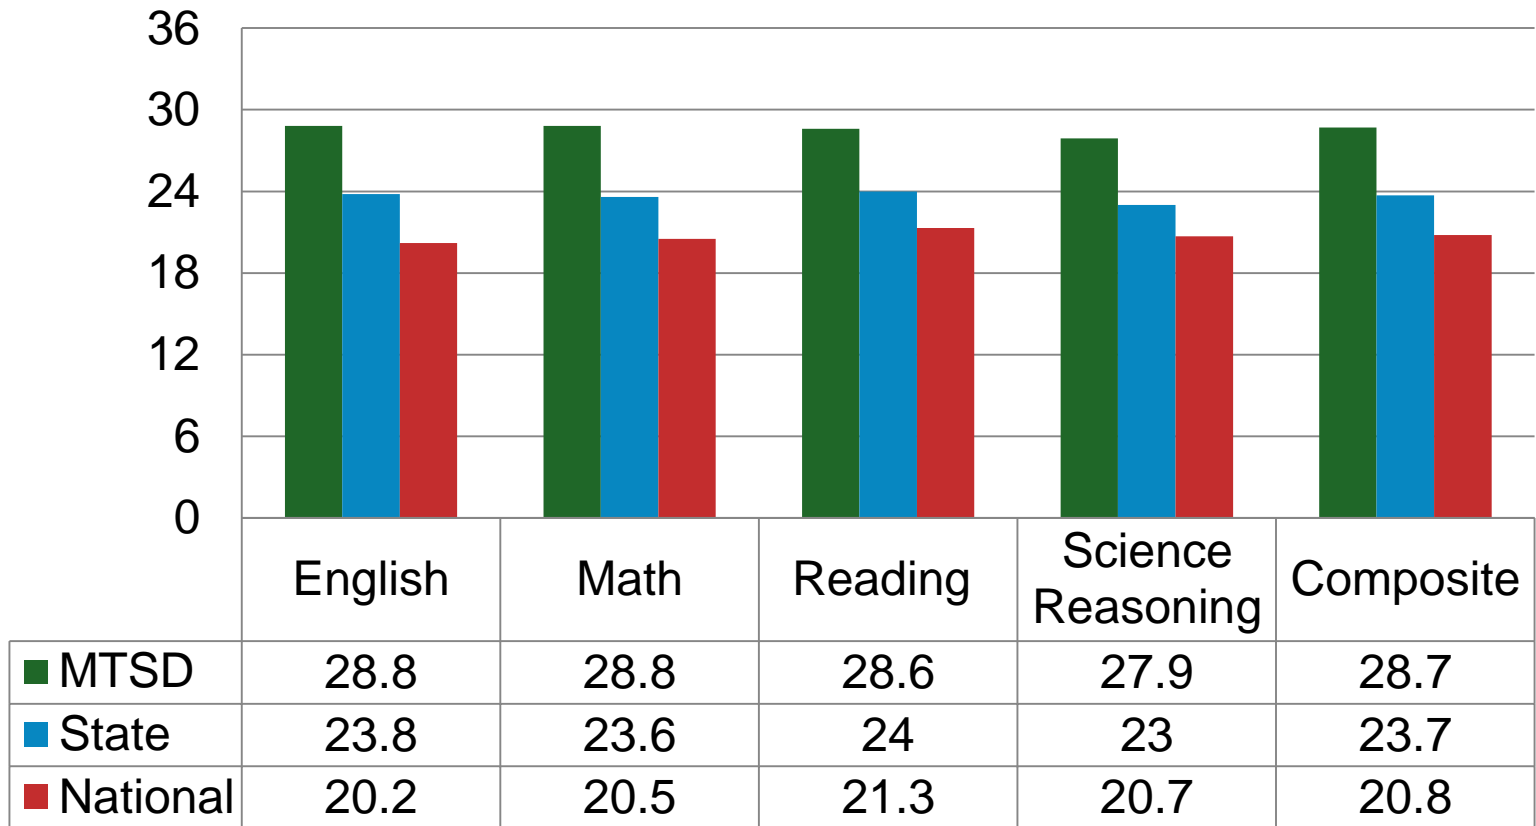

Montgomery Township School District

National Merit Scholars

	2018	2017	2016	2015	2014
Finalist	12	17	21	22	16
Semifinalist	0	1	1	2	1
Commended	62	41	66	58	50